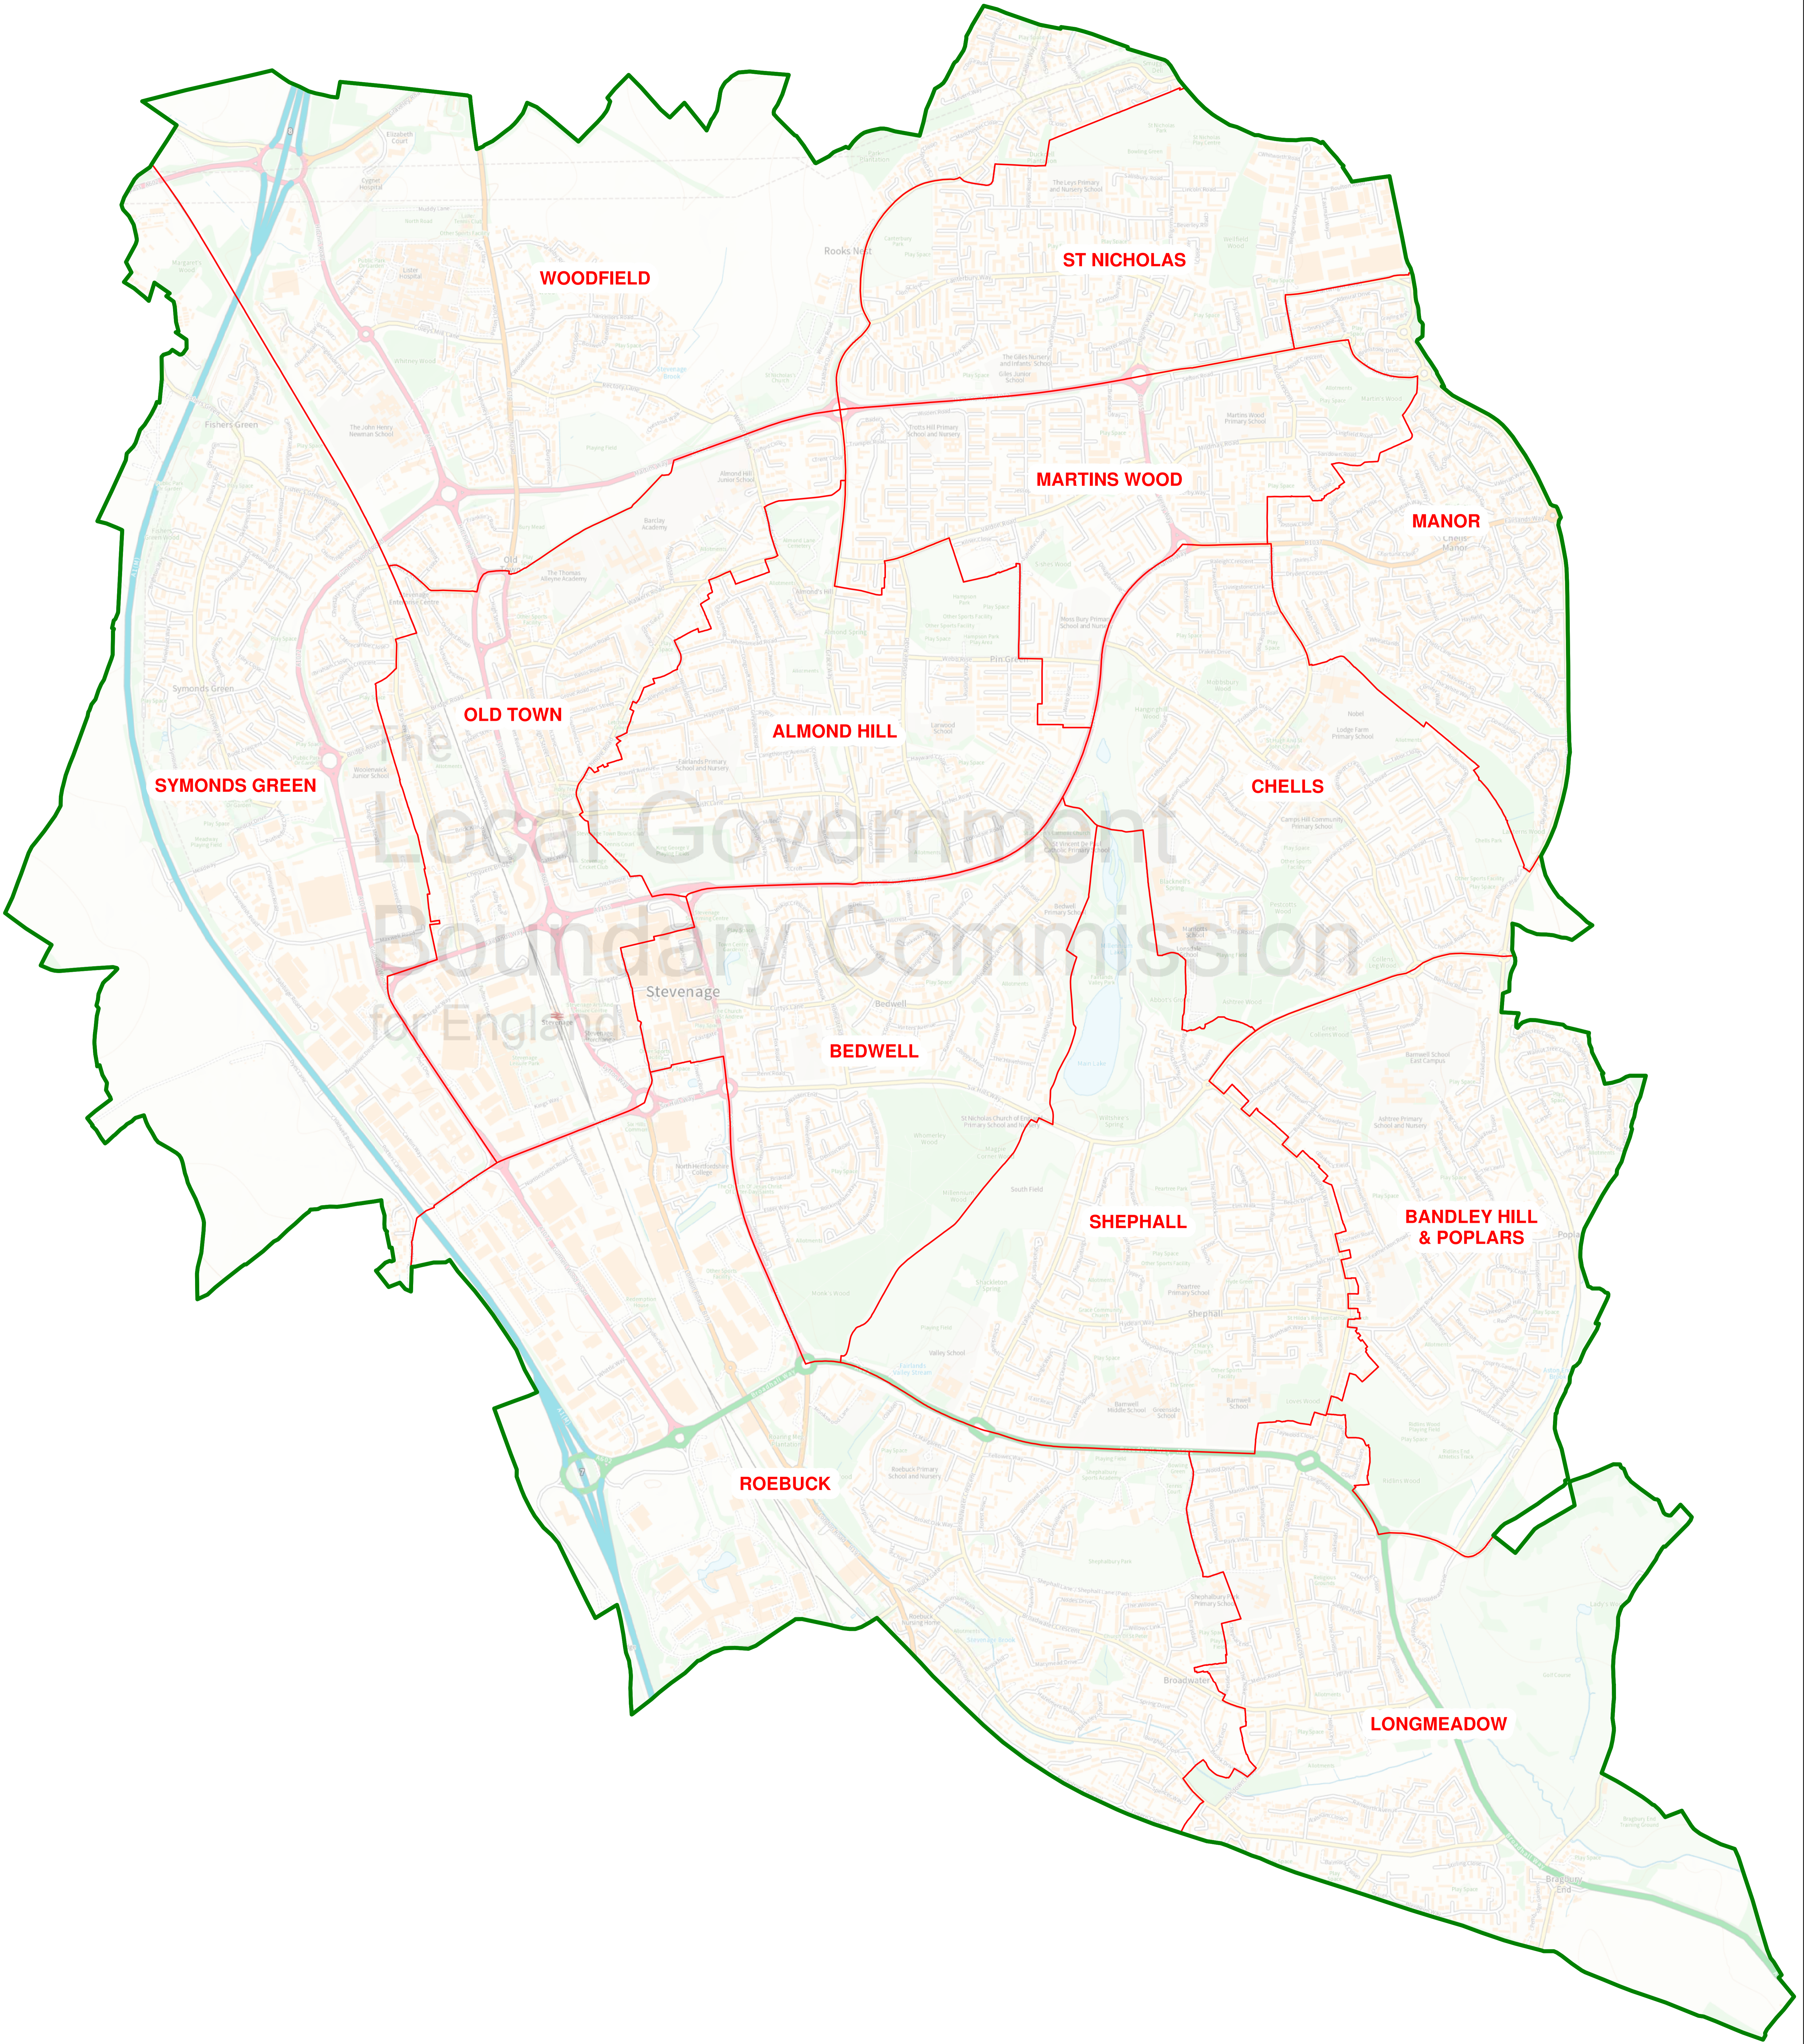

Map referred to in the Stevenage (Electoral Changes) Order 2023
Sheet 1 of 1

Boundary alignment and names shown on the mapping background may not be up to date. They may differ from the latest boundary information applied as part of this review.

KEY	
	BOROUGH COUNCIL BOUNDARY
	WARD BOUNDARY
	WARD NAME